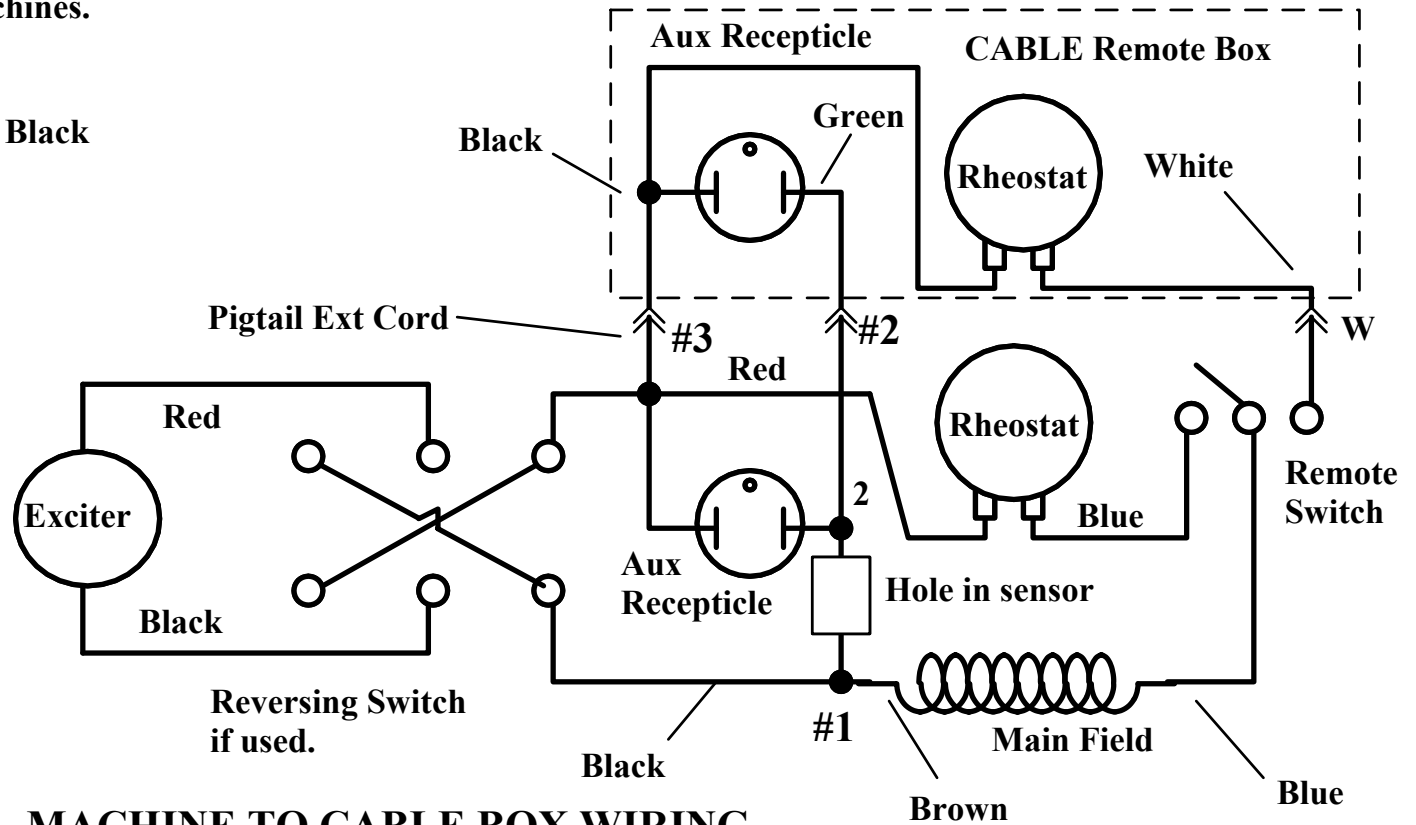

Weldtron Products

Alice, Texas 361-664-4413 Internet: www.weldtron.com

Wiring into a CABLE brand remote box for SA-200 Lincoln machines.

Copyright 2002 Weldtron Products

MACHINE TO CABLE BOX WIRING

MACHINE	CABLE BOX
#3	BLACK
#2	GREEN